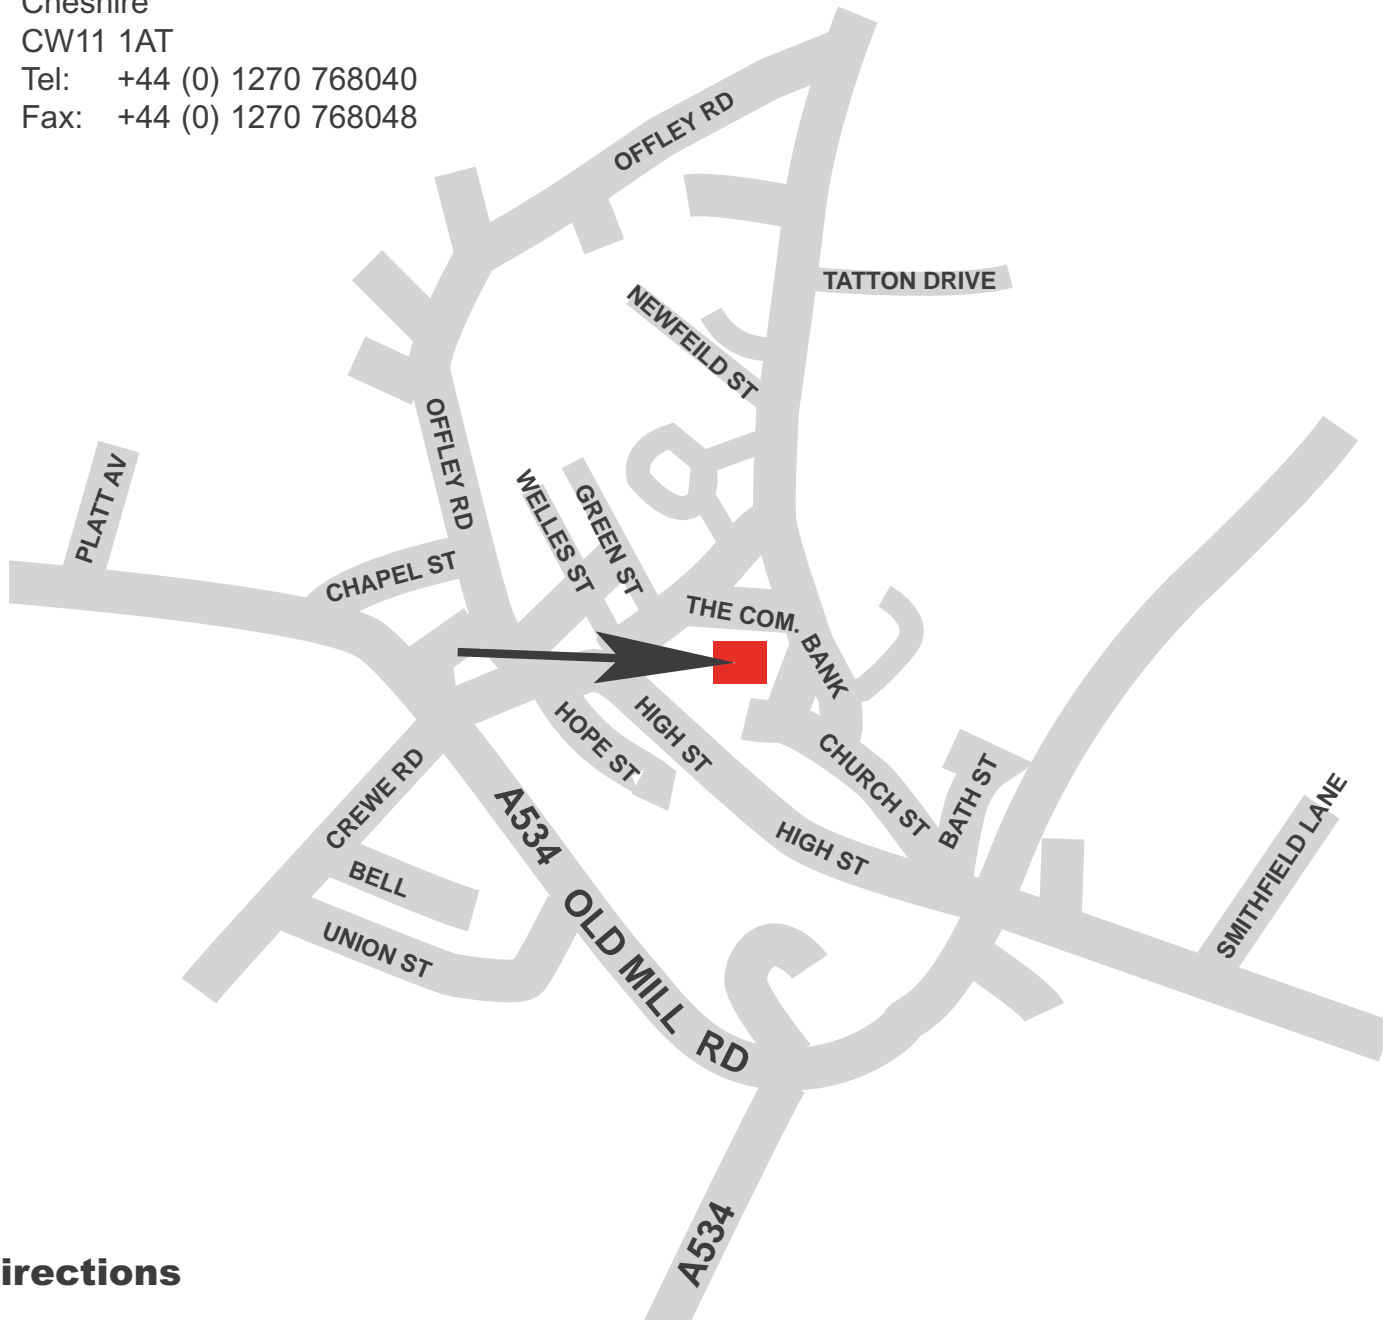

NewEnCo Northern Office

19 The Square

Sanbach

Cheshire

CW11 1AT

Tel: +44 (0) 1270 768040

Fax: +44 (0) 1270 768048

Directions

Leave the M6 Motorway at Junction 17, taking the A534 towards Crewe & Nantwich.

There is a Texaco petrol station immediately on your left.

Take the right turning immediately after the garage into Congleton Road, signposted Sandbach Town Centre.

Proceed along Congleton Road for approximately 1 kilometre, until after passing a petrol station on the left, there road bears to the right.

Bear left at this point with the Ambulance and Fire Stations and Library on your left and the car park area to your right.

Proceed for 200 yards until the road bears sharp right but at which point you continue straight ahead into Well Bank.

Continue down Well Bank and park in the area adjacent to the church.

Our offices are on the right at the top of Crown Bank, which is a cobbled street, opposite the Royal Mail building and looking onto the square and the 'Crosses'.

We are on the first floor, accessed via a white door on your right.