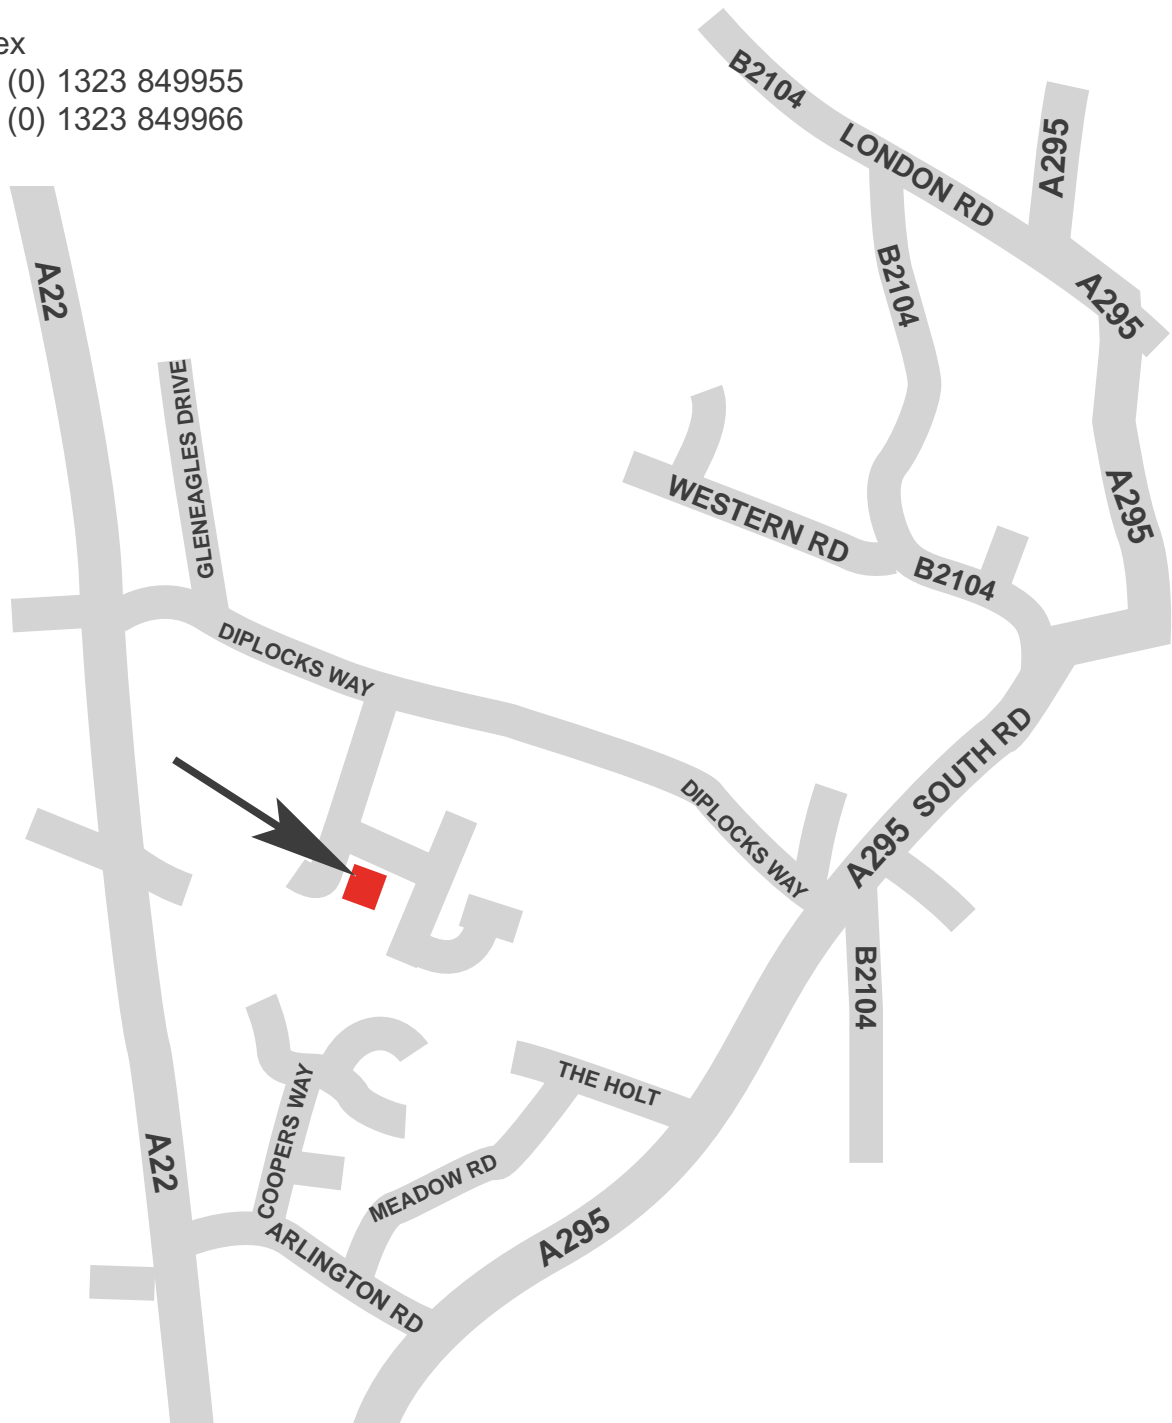

NewEnCo Southern Office
Aspen Building
Apex Way
Hailsham
East Sussex
Tel: +44 (0) 1323 849955
Fax: +44 (0) 1323 849966

Directions

- Directions to NewEnCo Ltd Southern Office
- From M25 take junction 6, A22 South towards East Grinstead and Eastbourne.
- Stay on A22 for approximately 38 miles.
- At roundabout adjacent Little Chef just before reaching Hailsham take 3rd exit (right), signposted A22 Eastbourne.
- Continue on dual carriageway for about 1 mile. At roundabout take 1st exit (left).
- 50m to roundabout adjacent BMW showroom. Take 2nd exit.
- 400m to right turn into Apex Way (opposite Securicor Omega depot).
- NewEnCo is located in the Aspen Building at the end of Apex Way on the left.